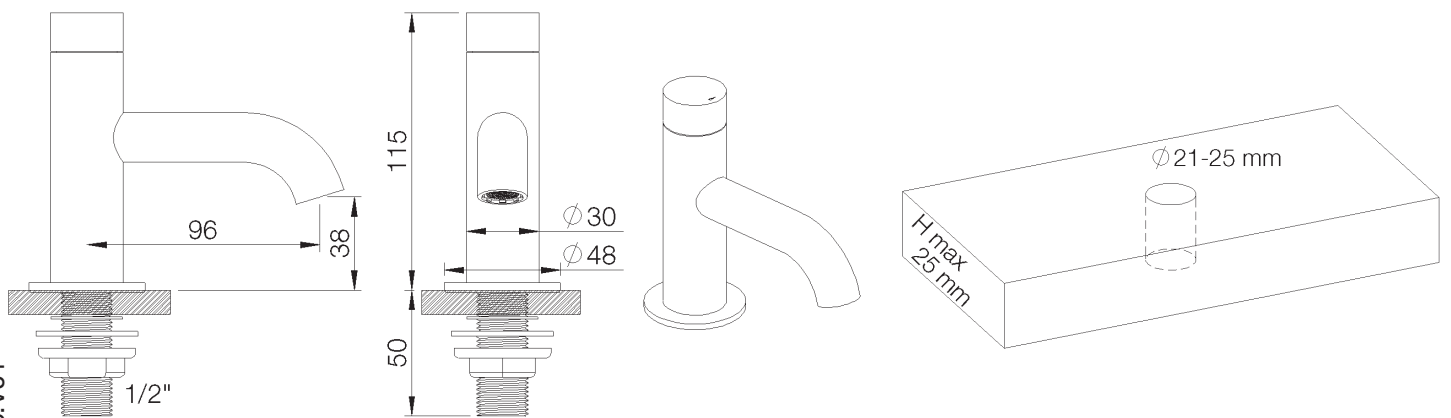

Picture

Product details

Weight : 0,9 kg

Flow at 3 bar : Restricted 5,6 l/min

Internal mechanism : Ceramic valve 1/4 turn

Technical drawing

FN26/04/2016.V01